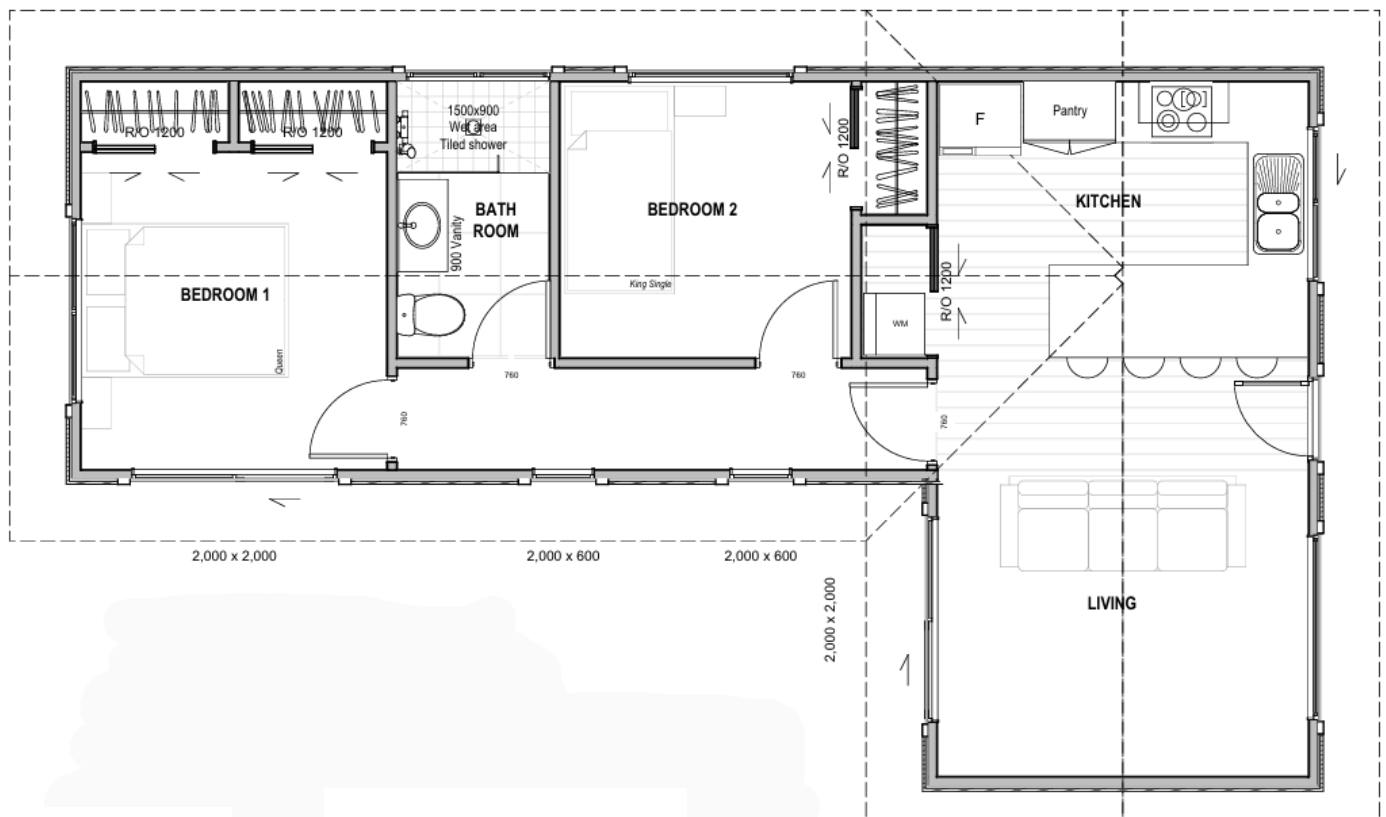

L Cabin

Floor Area: 59.98m²

- 2 1 1 12m 6.9m

Contact Glen:

Ph: 0274 626 101

E: info@glenarmstrongbuilders.co.nz

www.glenarmstrongbuilders.co.nz