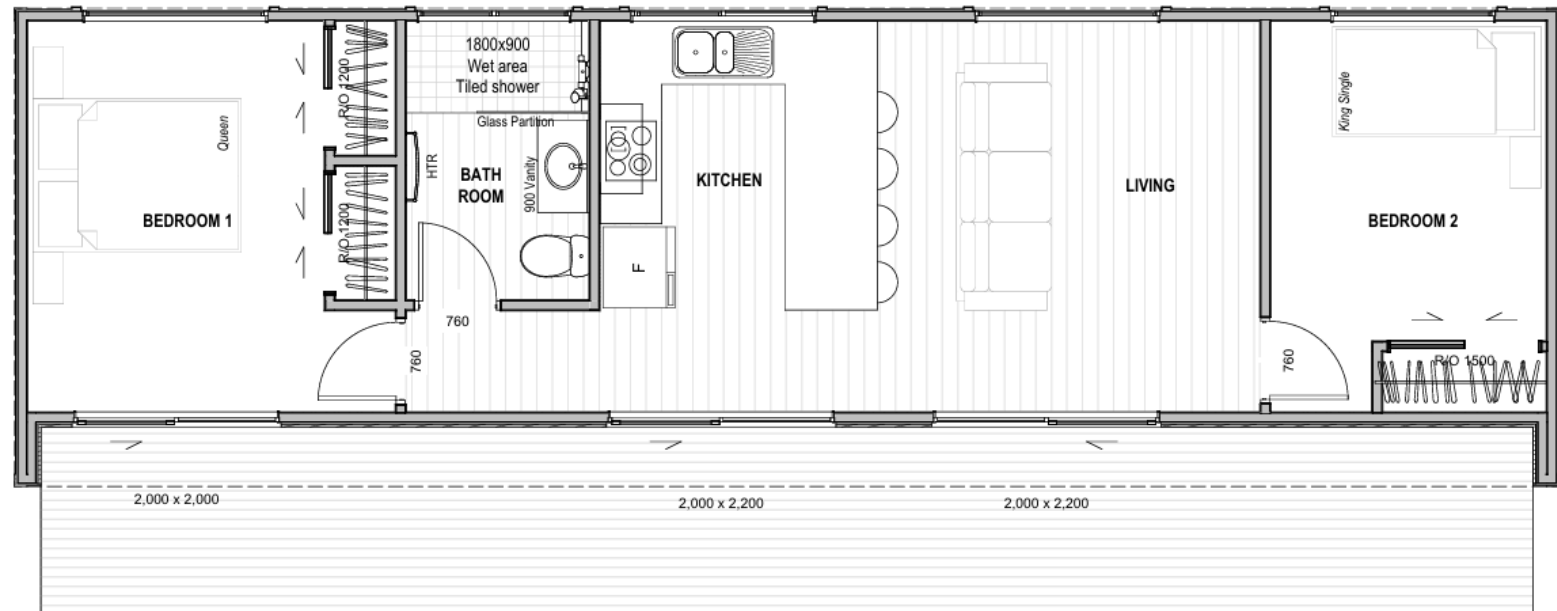

2 Bed Mono

Floor Area: 60m²

- 2 1 1 15m 4m

Contact Glen:

Ph: 0274 626 101

E: info@glenarmstrongbuilders.co.nz

www.glenarmstrongbuilders.co.nz