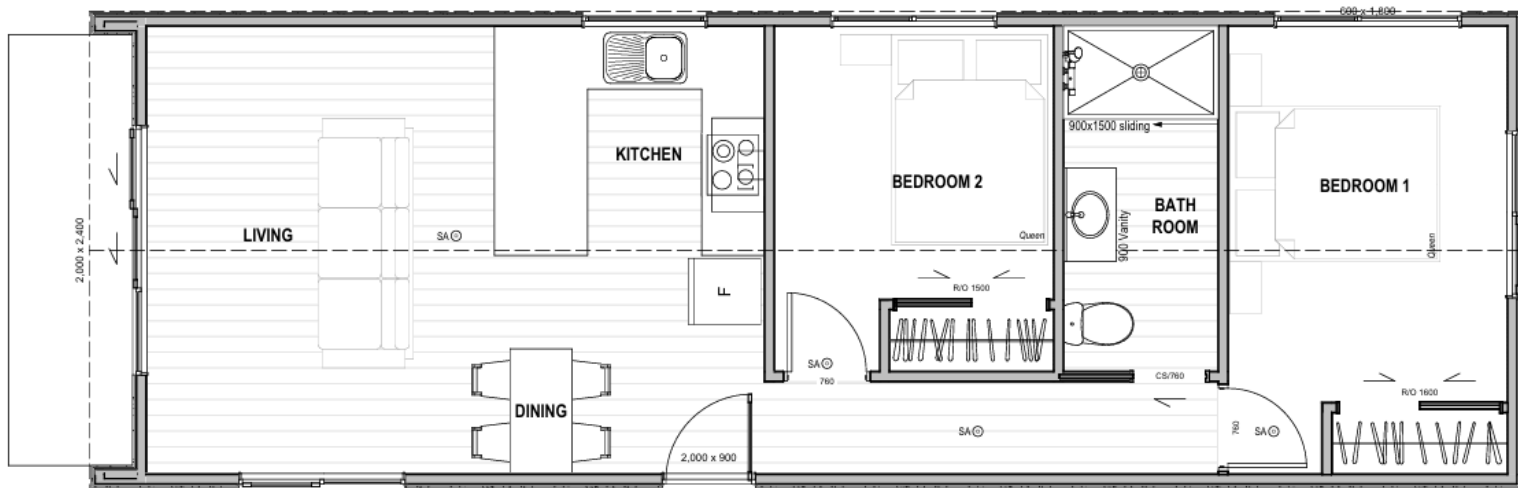

2 Bed Cabin

Floor Area: 60m²

🚗 - 🛏️ 2 🚿 1 🛋️ 1 📏 13.3m 📏 4.5m

Contact Glen:

Ph: 0274 626 101

E: info@glenarmstrongbuilders.co.nz

www.glenarmstrongbuilders.co.nz